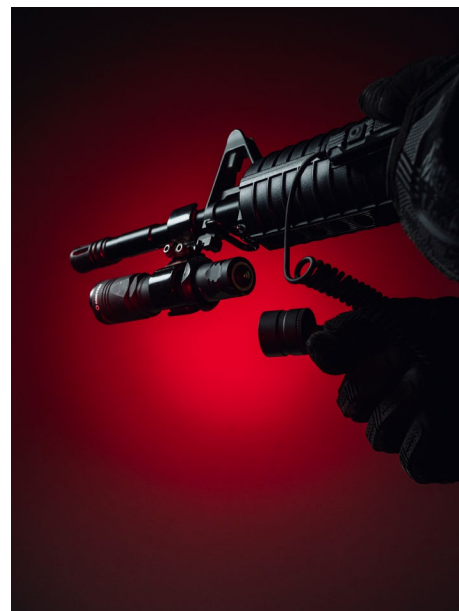

Increased reliability: special placement and fixation of the driver in the flashlight body

Improved springs: new springs for better protection of the battery and driver and increased performance efficiency

New tactical button: noiseless electronic button prevents disclosing location when hunting or during special operations

Extended set: high capacity battery 3500 mAh and fast magnetic USB charger included. The flashlight is ready to use right out of the box

Compatibility with magnetic remote switch: optional magnetic remote switch for momentary on (only when the button is pressed) and for constant light. Easy one-motion connection, no need to unscrew the tailcap